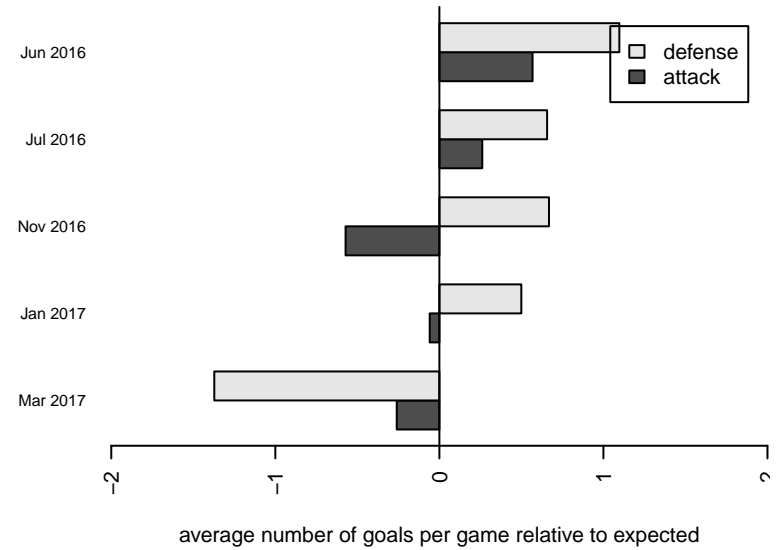

Venues played:
 2016 RVS Classic GU17
 2016 Nike Crossfire Challenge Gold Group U17
 2016 AstroTurf Showcase GU17 CD
 2016 Win RCL G00 Div 2
 2016 WYS Presidents Cup G00

RV Slammers Orange G00
 Dots are actual minus expected GF (blue circles) and GA (red triangles).
 Blue line is smoothed change in attack strength. Red is smoothed change in defense strength.

**attack and defense variance (black dot)
relative to other teams
and top 10 in region**

**attack and defense rating
relative to others at age
and all opponents in last 13 months**

**attack and defense rating
relative to others at age
and all opponents in last 13 months**

Performance relative to 13 month average

Performance relative to 13 month average

Distribution of opponents
 Red = Lose zone, Blue = Win zone, Green = Even
 Black line separates win/lose zones

lot. A=Neither has attack advantage, B=Opponent has both attack and defense advantage, C=Opponent has both attack and defense disadvantage, D=Both have