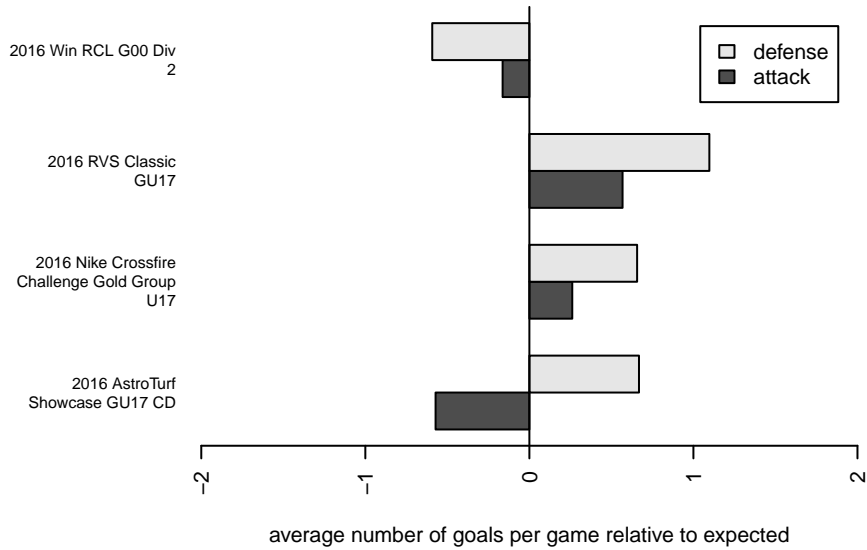

RV Slammers Orange G00

Rainier Valley Slammers
 Auburn, WA
 G00 total strength=1424
 attack=8.81 defense=8.57
 spr league = Win RCL G00 Div 2

alt names used:
 RVS G00 Orange
 RVS G00 Orange
 RAINIER VALLEY SLAMMERS RVS G00 ORA
 RVS G00 Orange
 RVS G00 Orange

Venues played:
 2016 RVS Classic GU17
 2016 Nike Crossfire Challenge Gold Group U17
 2016 AstroTurf Showcase GU17 CD
 2016 Win RCL G00 Div 2
 2016 WYS Presidents Cup G00

RV Slammers Orange G00
 Dots are actual minus expected GF (blue circles) and GA (red triangles).
 Blue line is smoothed change in attack strength. Red is smoothed change in defense strength.

**attack and defense variance (black dot)
relative to other teams
and top 10 in region**

**attack and defense rating
relative to others at age
and all opponents in last 13 months**

**attack and defense rating
relative to others at age
and all opponents in last 13 months**

Performance relative to 13 month average

Performance relative to 13 month average

Distribution of opponents
 Red = Lose zone, Blue = Win zone, Green = Even
 Black line separates win/lose zones

lot. A=Neither has attack advantage, B=Opponent has both attack and defense advantage, C=Opponent has both attack and defense disadvantage, D=Both have