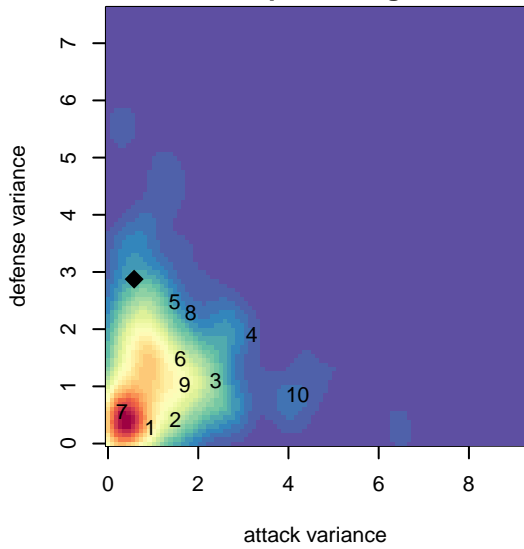

RV Slammers Orange G00

Rainier Valley Slammers
 Auburn, WA
 G00 total strength=1424
 attack=8.81 defense=8.57
 spr league = Win RCL G00 Div 2

alt names used:
 RVS G00 Orange
 RVS G00 Orange
 RAINIER VALLEY SLAMMERS RVS G00 ORA
 RVS G00 Orange
 RVS G00 Orange

Venues played:
 2016 RVS Classic GU17
 2016 Nike Crossfire Challenge Gold Group U17
 2016 AstroTurf Showcase GU17 CD
 2016 Win RCL G00 Div 2
 2016 WYS Presidents Cup G00

RV Slammers Orange G00
 Dots are actual minus expected GF (blue circles) and GA (red triangles).
 Blue line is smoothed change in attack strength. Red is smoothed change in defense strength.

**attack and defense variance (black dot)
relative to other teams
and top 10 in region**

**attack and defense rating
relative to others at age
and all opponents in last 13 months**

**attack and defense rating
relative to others at age
and all opponents in last 13 months**

Performance relative to 13 month average

Performance relative to 13 month average

Distribution of opponents
 Red = Lose zone, Blue = Win zone, Green = Even
 Black line separates win/lose zones

lot. A=Neither has attack advantage, B=Opponent has both attack and defense advantage, C=Opponent has both attack and defense disadvantage, D=Both have