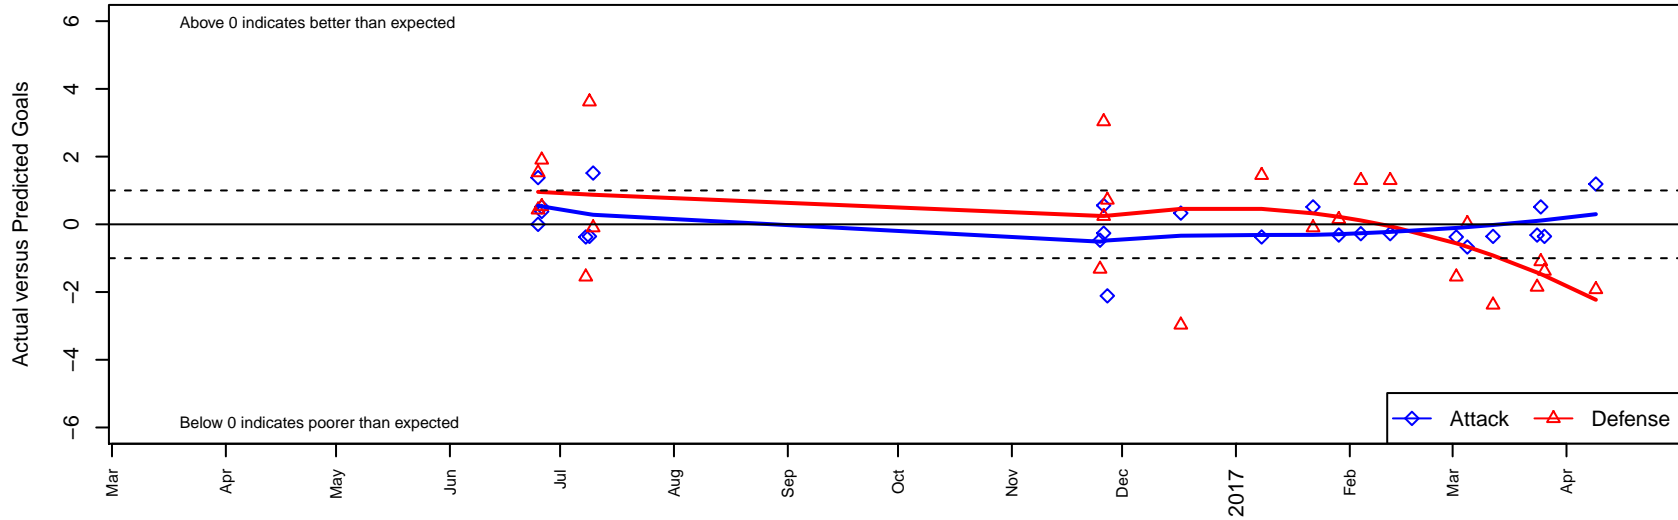

RV Slammers Orange G00

Rainier Valley Slammers
 Auburn, WA
 G00 total strength=1424
 attack=8.81 defense=8.57
 spr league = Win RCL G00 Div 2

alt names used:
 RVS G00 Orange
 RVS G00 Orange
 RAINIER VALLEY SLAMMERS RVS G00 ORA
 RVS G00 Orange
 RVS G00 Orange

Venues played:
 2016 RVS Classic GU17
 2016 Nike Crossfire Challenge Gold Group U17
 2016 AstroTurf Showcase GU17 CD
 2016 Win RCL G00 Div 2
 2016 WYS Presidents Cup G00

RV Slammers Orange G00
 Dots are actual minus expected GF (blue circles) and GA (red triangles).
 Blue line is smoothed change in attack strength. Red is smoothed change in defense strength.

**attack and defense variance (black dot)
relative to other teams
and top 10 in region**

**attack and defense rating
relative to others at age
and all opponents in last 13 months**

**attack and defense rating
relative to others at age
and all opponents in last 13 months**

Performance relative to 13 month average

Performance relative to 13 month average

Distribution of opponents
 Red = Lose zone, Blue = Win zone, Green = Even
 Black line separates win/lose zones

lot. A=Neither has attack advantage, B=Opponent has both attack and defense advantage, C=Opponent has both attack and defense disadvantage, D=Both have